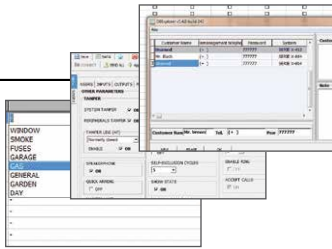

Settable by PC

- Bidirectional wireless system
- Radio range 1 km
- Vectors: PSTN - IP - GPRS - 3G
- Batteries included
- BUS line (4 wires) RS485
- Siren on board
- Voice support
- PSTN on board

CMS multiformat

Technical Features	XR800 / XR900
WIRELESS ZONES	64 zones
WIRED ZONES	2 on board - expandable to 10 (with expansions or keypads)
OUTPUTS	2 on board - expandable to 14 (with expansions or keypads)
USER CODE / TAG / REMOTE	64 users
AREAS	4
GROUPS	4
KEYPAD	2
TAG READER	4
LOG EVENTS	1000
PHONE NUMBERS	8 for SMS and private calls + 8 for CMS
CARRIERS	PSTN on board, GPRS/3G module, IP module
REMOTE MANAGEMENT IP - GPRS/3G	by App (iOS - Android)
REMOTE PROGRAMMING IP - GPRS/3G	by PC software
TIMERS	4 per day week

iOS/Android APP
AMCMANAGER