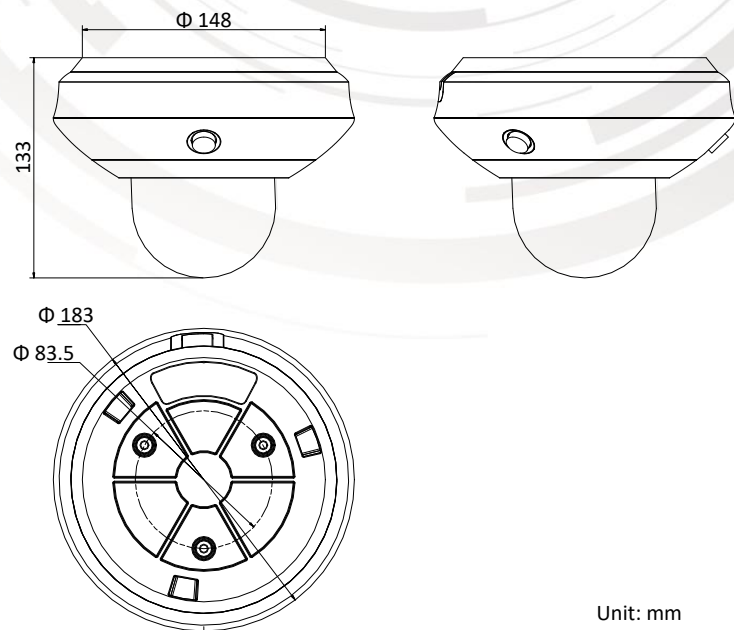

### HWP-P332ZI-DE3 PanoVu Mini Series IR Network PTZ Camera

HiWatch HWP-P332ZI-DE3 PanoVu Mini Series IR Network PTZ Camera, with the integration design, is able to capture 360° images with the panoramic cameras as well as close-up images with the PTZ camera.

#### Dimensions

Unit: mm

#### System Functions

- 3-ch panoramic images in different directions and 1-ch close-up image
- PTZ linkage
- Up to 10 m IR radius