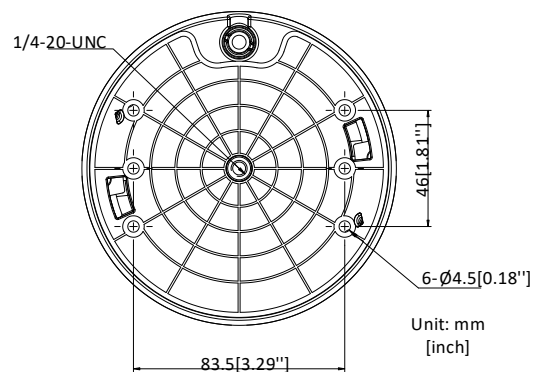

Available Model

- HWP-N1400IH-DE3 (2.8 mm)
- HWP-N1400IH-DE3 (4 mm)

Dimension

Unit: mm
[inch]

Specification

Camera Module	
Image Sensor	1/3" progressive scan CMOS
Min. Illumination	Color: 0.05 Lux @(F1.6, AGC ON) B/W: 0.005 Lux @(F1.6, AGC ON) 0 Lux with IR
White Balance	Auto/Manual/ATW (Auto-tracking White Balance)/Indoor/Outdoor/Fluorescent Lamp/Sodium Lamp
Gain	Auto/Manual
Shutter Time	50 Hz: 1/1 s to 1/30,000 s 60 Hz: 1/1 s to 1/30,000 s
Day & Night	IR Cut Filter
Digital Zoom	16×
Privacy Mask	24 programmable privacy masks
Focus Mode	N/A
WDR	120 dB WDR
Lens	
Focal Length	2.8 mm, 4 mm, optional
Field of View	2.8 mm: horizontal FOV 97°; vertical FOV 52°, diagonal FOV 113° 4mm: horizontal FOV 80°; vertical FOV 43°, diagonal FOV 94°
Working Distance	2.8 mm: > 0.8 m; 4 mm: > 1.1 m
Aperture	F1.6
PTZ	
Movement Range (Pan)	0° to 330°
Pan Speed	Configurable, from 0.1°/s to 100°/s Preset speed: 100°/s
Movement Range (Tilt)	From 0° to 90°
Tilt Speed	Configurable, from 0.1°/s to 100°/s Preset Speed: 100°/s
Proportional Zoom	Yes
Presets	300
Power-off Memory	Yes
Park Action	Preset
3D Positioning	Yes
PTZ Status Display	Yes
Preset Freezing	Yes
Scheduled Task	Preset, Dome Reboot, Dome Adjust
Compression Standard	
Video Compression	Main Stream: H.265+/H.265/H.264+/H.264 Sub-stream: H.265/H.264/MJPEG Third Stream: H.265/H.264/MJPEG
H.264 Type	Baseline Profile/Main Profile/High Profile
H.264+	Yes
H.265+	Yes
Video Bitrate	32 Kbps to 16384 Kbps
Audio Compression	G.711alaw/G.711ulaw/G.722.1/G.726/MP2L2/PCM
Audio Bitrate	64 Kbps (G.711)/16 Kbps (G.722.1)/16 Kbps (G.726)/32 Kbps to 192 Kbps(MP2L2)
SVC	Yes
Smart Features	
Basic Event	Motion Detection, Video Tampering Detection, Exception
Smart Event	Face Detection, Intrusion Detection, Line Crossing Detection, Region Entrance Detection, Region Exiting Detection, Object Removal Detection, Unattended Baggage Detection, Audio Exception Detection