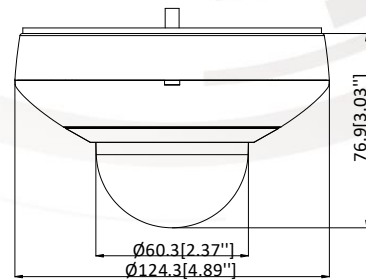

HWP-N1400IH-DE3(2.8/4mm)
4MP IR Network PTZ Camera

Key Features

- 1/3" progressive scan CMOS
- Up to 2560 × 1440 @30fps resolution
- Min. illumination:
  Color: 0.05 Lux @(F1.6, AGC ON)
  B/W: 0.005 Lux @(F1.6, AGC ON)
  0 Lux with IR
- 16× digital zoom
- 120 dB WDR, 3D DNR, EIS, Defog
- Up to 15 m IR distance
- 12 VDC, PoE (802.3af)
- IP66
- Support H.265+/H.265 video compression
- Support ONVIF, ISAPI, CGI, HIKVISION SDK and Third-Party Management Platform

Available Model

- HWP-N1400IH-DE3 (2.8 mm)
- HWP-N1400IH-DE3 (4 mm)

Dimension

Unit: mm
[inch]