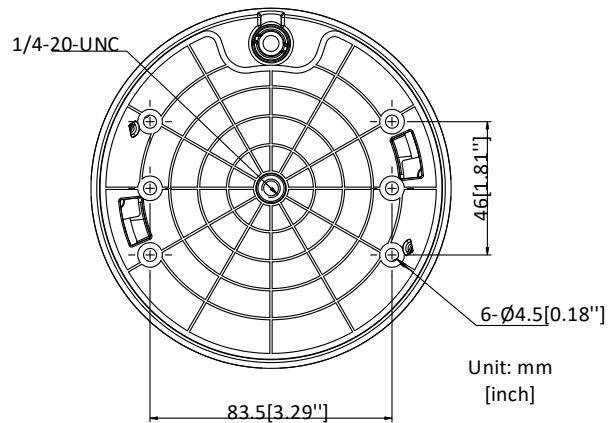

HWP-N1200IH-DE3(2.8/4mm)
2MP IR Network PTZ Camera

Key Features

- 1/2.8" progressive scan CMOS
- Up to 1920 × 1080@30fps resolution
- Min. illumination:
  Color: 0.01 Lux @(F1.6, AGC ON)
  B/W: 0.001 Lux @(F1.6, AGC ON)
  0 Lux with IR
- 16× digital zoom
- 120 dB WDR, 3D DNR, EIS, Defog
- Up to 15 m IR distance
- 12 VDC, PoE (802.3af)
- IP66
- Support H.265+/H.265 video compression
- Support ONVIF, ISAPI, CGI, HIKVISION SDK and Third-Party Management Platform

Available Model

- HWP-N1200IH-DE3 (2.8 mm)
- HWP-N1200IH-DE3 (4 mm)

Dimension

Unit: mm
[inch]