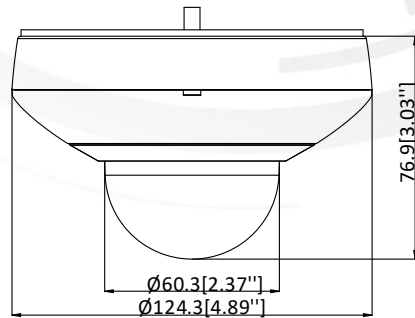

HWP-N1200IH-DE3(2.8/4mm)
2MP IR Network PTZ Camera

Key Features

- 1/2.8" progressive scan CMOS
- Up to 1920 × 1080@30fps resolution
- Min. illumination:
  Color: 0.01 Lux @(F1.6, AGC ON)
  B/W: 0.001 Lux @(F1.6, AGC ON)
  0 Lux with IR
- 16× digital zoom
- 120 dB WDR, 3D DNR, EIS, Defog
- Up to 15 m IR distance
- 12 VDC, PoE (802.3af)
- IP66
- Support H.265+/H.265 video compression
- Support ONVIF, ISAPI, CGI, HIKVISION SDK and Third-Party Management Platform

Available Model

- HWP-N1200IH-DE3 (2.8 mm)
- HWP-N1200IH-DE3 (4 mm)

Dimension

Unit: mm
[inch]