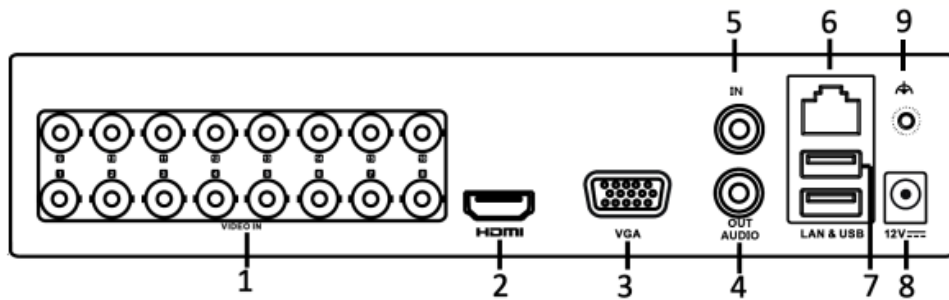

Dimensions

NOTE

The rear panel of HWD-5104/5108M provides 4/8 video input interfaces.

Index	Description	Index	Description
1	VIDEO IN	6	LAN Network Interface
2	HDMI Interface	7	USB Interfaces
3	VGA Interface	8	GND
4	AUDIO OUT, RCA Connector	9	12 VDC Power Input
5	AUDIO IN, RCA Connector