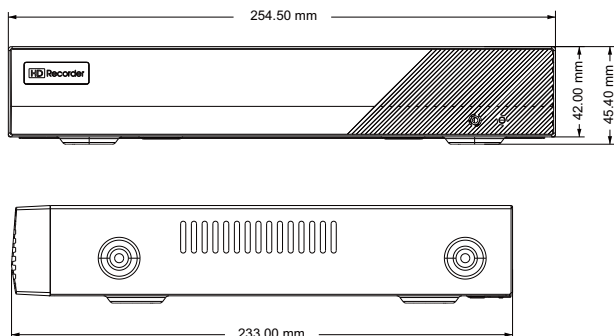

## Introduction

TD-2100TS-CL series are 4 / 8 / 16 CH 1080P lite high definition DVRs with ability to connect analog and IP cameras simultaneously, which adopt the standard H.264 high profile compression format and the most advanced SOC technique to ensure real time recording in each channel and realize outstanding robustness of the system. TD-2100TS-CL support 4 / 8 / 16 CH video input, 1 / 1 / 1 CH audio input, simultaneous 4 / 8 / 16 CH playback. The series of product can meet different security requirements of home, financial, commerce, enterprise, transportation and government, etc.

## Dimensions