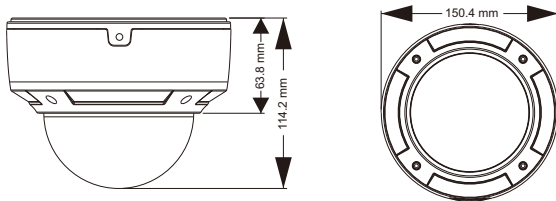

Tel: +86-755-36995888

Fax: +86-755-33104777

Web site: <http://en.tvt.net.cn>

E-mail: overseas@tvt.net.cn

2 MP Starlight IR Water-proof Dome Camera

Features

- 1080P real time image, high resolution, true color
- Support AHD/TVI/CVI/CVBS video output
- Up to 1000 TVL resolution
- CMOS progressive scan, perfectly capture the moving object
- Starlight, WDR, 3D DNR
- Support OSD menu
- High speed, long distance, real time transmission
- Auto color to B / W at low illumination
- Support ICR switch, true day / night
- Support noise reduction function
- 20 ~ 30m IR night view distance
- IP66 & IK10 ingress protection
- Support COC
- Support 960H CVBS output

Dimensions

Available Accessories

Specifications

Model	TD-7523AM2
Specifications	
Camera	
Image Sensor	1 / 2.8 "CMOS
Resolution	2MP
Image Size	1920 x 1080
Video Output	AHD / TVI / CVI / CVBS
Image System	PAL / NTSC
Electronic Shutter	Auto; 1 / 50s ~ 1 / 100000s (PAL); 1 / 60s ~ 1 / 100000s (NTSC)
IR Distance	20 ~ 30 m
Frame Rate	30fps (60Hz), 25fps (50Hz)
Min. Illumination	Color : 0.001 lux@F1.2, AGC ON; B/W : 0 lux with IR
Lens	2.8~12 mm
Lens Mount	D14
S / N Ratio	≥52dB (AGC OFF)
Ingress Protection	IP66, IK10
Functions	
Function Control	OSD (COC Control)
Day & Night	ICR
WDR	Yes (120dB)
Digital NR	Yes
Global Exposure	Yes
Central Exposure	Yes
AGC	Yes
Auto White Balance	Yes
BLC	Yes
Front Light Compensation	Yes
Sharpness	Yes
Smart IR	Yes
Defogging	Yes
HLC	Yes
Image Setting	Yes
Defect Correction	Auto
Language	13 different languages
Angle Adjustment	Any angle
Others	
Power Supply	DC12V (± 10%)
Power Consumption	IR OFF : < 1W; IR ON : < 3.5W
Working Environment	- 20 °C ~ 50 °C, 10 % ~ 90 % (relative humidity)
Dimensions (mm)	Φ150 x 114