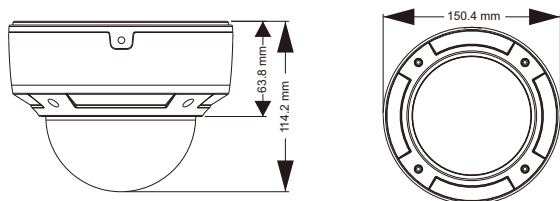

Tel: +86-755-3330 6001

Fax: +86-755-3330 6002

Web site: www.tvt.net.cn

E-mail: overseas@tvt.net.cn

4 MP AHD IR Water-proof Dome Camera

Features

- 4MP real time image, high resolution, true color
- AHD lossless video output
- Up to 1200 TVL resolution
- CMOS progressive scan, perfectly capture the moving object
- Support OSD menu
- High speed, long distance, real time transmission
- Auto color to B / W at low illumination
- Support ICR switch, true day / night
- Support noise reduction function
- 20 ~ 30m IR night view distance
- IP66 & IK10 ingress protection
- Support COC

Dimensions

Available Accessories

TD-YXH0203 TD-YZJ0801 TD-YZJ0401 TD-YZJ0201

Specifications

Model	TD-7543AE
Specifications	
Camera	
Image Sensor	1 / 3 "CMOS
Resolution	4MP
Image Size	2560 x 1440
Video Output	AHD / TVI
Image System	PAL / NTSC
Electronic Shutter	Auto; 1 / 25s ~ 1 / 50000s (PAL); 1 / 30s ~ 1 / 50000s (NTSC)
IR Distance	20 ~ 30 m
Frame Rate	30fps (60Hz), 25fps (50Hz)
Min. Illumination	0 Lux (IR ON)
Lens	3.3 ~ 12 mm
Lens Mount	D14
S / N Ratio	≥52dB (AGC OFF)
Ingress Protection	IP66, IK10
Functions	
Function Control	OSD (COC Control)
Day & Night	ICR
Digital WDR	Yes
Digital NR	Yes (2D DNR)
AGC	Yes
Auto White Balance	Yes
BLC	Yes
Edge Brightness Compensation	Yes
Defogging	Yes
HLC	Yes
Sharpness	Yes
Mirror Image	Yes
Non Real-time Mode	Yes
Smart IR	Yes
Image Setting	Yes
Defect Correction	Auto / Manual
Language	13 different languages
Angle Adjustment	Any angle
Others	
Power Supply	DC12V (± 10%)
Power Consumption	Day : < 1W; Night : < 3.5W
Working Environment	- 20 °C ~ 50 °C, 10 % ~ 90 % (relative humidity)
Dimensions (mm)	Φ 150 x 114