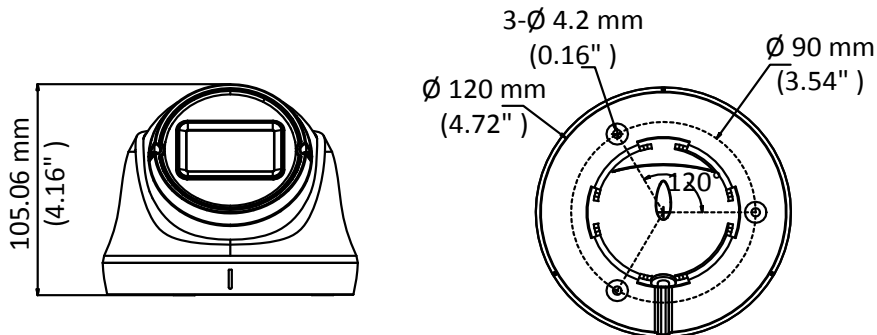

HWT-T340-VF 4 MP EXIR VF Turret Camera

Key Features

- 4 MP high-performance CMOS
- 2560 × 1440 resolution
- 2.8 mm to 12 mm vari-focal lens
- Day/Night switch
- EXIR 2.0, smart IR, up to 40 m IR distance
- 4 in 1 video output (switchable TVI/AHD/CVI/CVBS)
- IP66

Specifications

Camera	
Image Sensor	4 MP CMOS image sensor
Signal System	PAL/NTSC
Resolution	2560 (H) × 1440 (V)
Min. Illumination	0.01 Lux@(F1.2, AGC ON), 0 Lux with IR
Shutter Time	1/25 (1/30) s to 1/50,000 s
Lens	2.8 mm to 12 mm
Horizontal Field of View	108.4° to 32.6°
Lens Mount	Φ14
Day & Night	IR cut filter
Angle Adjustment	Pan: 0° to 360°, Tilt: 0° to 75°, Rotation: 0° to 360°
Synchronization	Internal synchronization
Video Frame Rate	PAL: 4 MP@12.5fps, 4 MP@25fps, 1080p@25fps NTSC: 4 MP@15fps, 4 MP@30fps, 1080p@30fps
Menu	
AGC	High/Medium/Low/Off
D/N Mode	Auto/Color/BW (Black and White)
BLC	Support
DWDR	Support
Language	English
Functions	Brightness, Sharpness, DNR, Mirror, Smart IR
Interface	
Video Output	1 HD analog output
Switch Button	TVI/AHD/CVI/CVBS
General	
Operating Conditions	-40 °C to 60 °C (-40 °F to 140 °F), Humidity: 90% or less (non-condensation)
Power Supply	12 VDC ±15%
Power Consumption	Max. 5.2 W
Protection Level	IP66
Material	Enclosure: Plastic Main Body: Metal
IR Range	Up to 40 m
Dimensions	Ø 120 mm × 105.06 mm (Ø 4.72" × 4.16")
Weight	450 g (0.99 lb.)

Order Model

HWT-T340-VF

Dimension

Accessories

DS-1273ZJ-130-TRL
Wall Mount

DS-1271ZJ-130-TRL
Pendant Mount

DS-1275ZJ-SUS
Vertical Pole Mount

DS-1276ZJ-SUS
Corner Mount