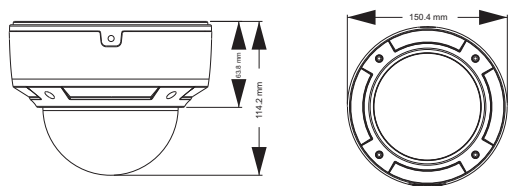

Dimensions

Available Accessories

TD-YXH0203 TD-YZJ0801 TD-YZJ0401 TD-YZJ0201

Specifications

Model	TD-7523TE
Specifications	
Camera	
Image Sensor	1 / 3 "CMOS
Resolution	1920 x 1080
Image System	PAL / NTSC
Min. Illumination	0 Lux (LED ON)
Lens	6 mm (3.6 mm, 8 mm, 2.8 ~ 12 mm optional)
IR Distance	20 ~ 30m optional
Water-proof	IP 66
Video Output	BNC x 1
Image Size	1080P (1920 x 1080)
Frame Rate	30 fps (60 Hz), 25 fps (50 Hz)
Functions	
Day & Night	Yes (ICR)
S / N Ratio	> 52 dB (AGC off)
Electronic Shutter	1 / 50s ~ 1 / 50000s (PAL); 1 / 60s ~ 1 / 50000s (NTSC)
AGC	Yes
White Balance	Auto White Balance
Others	
Power Supply	DC 12V (± 10 %)
Working Environment	- 20 °C ~ 50 °C, 10 % ~ 90 % humidity
Dimensions (mm)	Φ 150 x 114