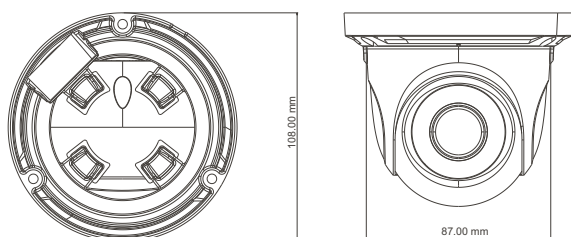

Dimensions

Available Accessories

TD-YXH0103 TD-YXH0302 TD-YXH0302+TD-YZJ0811

TD-YXH0302 + TD-YZJ0407+YZJ0501 TD-YXH0302 + TD-YZJ0407+YZJ0601 TD-YZJ0203

Specifications

Model	TD-7554AE
Specifications	
Camera	
Image Sensor	1 / 2.5 "CMOS
Resolution	5MP / 4MP
Image Size	2592 x 1944
Video Output	AHD / TVI / CVI / CVBS
Image System	PAL / NTSC
Electronic Shutter	Auto; 1 / 25s ~ 1 / 100000s (PAL); 1 / 30s ~ 1 / 100000s (NTSC)
IR Distance	10 ~ 20 m
Frame Rate	5MP@20fps/4MP@30fps
Min. Illumination	Color : 0.001 lux@F1.2, AGC ON; B/W : 0 lux with IR
Lens	3.6 mm (2.8 mm optional)
Lens Mount	M12
S / N Ratio	≥52dB (AGC OFF)
Ingress Protection	IP66
Functions	
Function Control	OSD (COC Control)
Day & Night	ICR
WDR	Yes (120dB)
Digital NR	Yes (2D DNR)
AGC	Yes
Auto White Balance	Yes
BLC	Yes
Edge Brightness Compensation	Yes
Defogging	Yes
HLC	Yes
Sharpness	Yes
Mirror Image	Yes
Smart IR	Yes
Image Setting	Yes
Defect Correction	Auto / Manual
Language	English and Chinese
Angle Adjustment	Any angle
Others	
Power Supply	DC12V (± 10%)
Power Consumption	IR OFF : < 1W; IR ON : < 3W
Working Environment	- 20 °C ~ 50 °C, 10 % ~ 90 % (relative humidity)
Dimensions (mm)	Φ 87 x 108