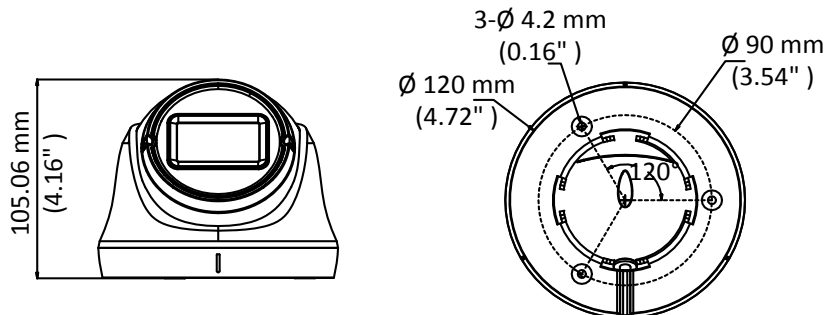

HWT-T320-VF 2 MP EXIR VF Turret Camera

Key Features

- 2 MP high-performance CMOS
- 1920 × 1080 resolution
- 2.8 mm to 12 mm vari-focal lens
- Day/Night switch
- EXIR 2.0, smart IR, up to 40 m IR distance
- 4 in 1 video output (switchable TVI/AHD/CVI/CVBS)
- IP66

Specifications

Camera	
Image Sensor	2 MP CMOS image sensor
Signal System	PAL/NTSC
Resolution	1920 (H) × 1080 (V)
Min. Illumination	0.01 Lux@(F1.2, AGC ON), 0 Lux with IR
Shutter Time	1/25 (1/30) s to 1/50,000 s
Lens	2.8 mm to 12 mm
Horizontal Field of View	111.5° to 33.4°
Lens Mount	Ø14
Day & Night	IR cut filter
Angle Adjustment	Pan: 0° to 360°, Tilt: 0° to 75°, Rotation: 0° to 360°
Synchronization	Internal synchronization
Video Frame Rate	PAL:1080p@25fps NTSC: 1080p@30fps
Menu	
AGC	High/Medium/Low/Off
D/N Mode	Auto/Color/BW (Black and White)
BLC	Support
DWDR	Support
Language	English
Functions	Brightness, Sharpness, DNR, Mirror, Smart IR
Interface	
Video Output	1 HD analog output
Switch Button	TVI/AHD/CVI/CVBS
General	
Operating Conditions	-40 °C to 60 °C (-40 °F to 140 °F), Humidity: 90% or less (non-condensation)
Power Supply	12 VDC ±15%
Power Consumption	Max. 4.8 W
Protection Level	IP66
Material	Enclosure: Plastic Main Body: Metal
IR Range	Up to 40 m
Dimensions	Ø 120 mm × 105.06 mm (Ø 4.72" × 4.16")
Weight	450 g (0.99 lb.)

Order Model

HWT-T320-VF

Dimension

Accessories

DS-1273ZJ-130-TRL
Wall Mount

DS-1271ZJ-130-TRL
Pendant Mount

DS-1275ZJ-SUS
Vertical Pole Mount

DS-1276ZJ-SUS
Corner Mount