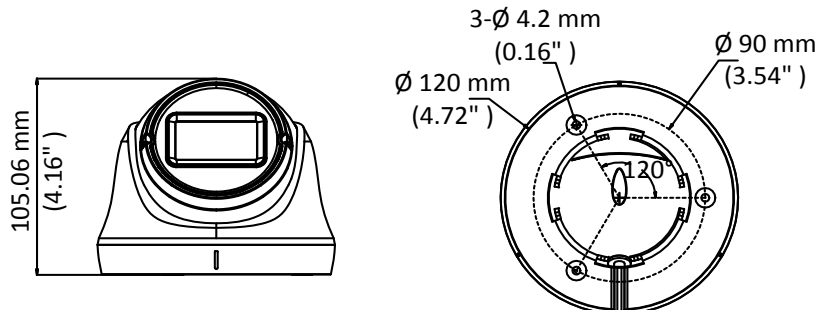

Order Model

HWT-T310-VF

Dimension