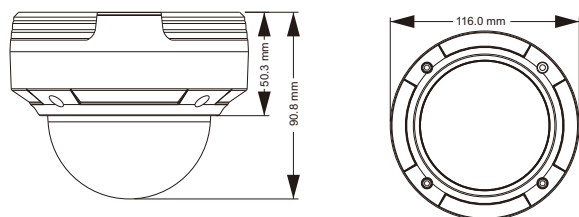

Tel: +86-755-3330 6001

Fax: +86-755-3330 6002

Web site: www.tvt.net.cn

E-mail: overseas@tvt.net.cn

2 MP TVI IR Water-proof Dome Camera

Features

- 1080P real time image, high resolution, true color
- TVI lossless video output
- Up to 1000 TVL resolution
- CMOS progressive scan, perfectly capture the moving object
- Support OSD menu
- High speed, long distance, real time transmission
- Auto color to B / W at low illumination
- Support ICR switch, true day / night
- Support noise reduction function
- 10 ~ 20m IR night view distance
- IP66 & IK10 ingress protection
- Support COC
- Support 960H CVBS output

Dimensions

Available Accessories

TD-YXH0101

TD-YZJ0801

TD-YZJ0401

Specifications

Model	TD-7521TE2
Specifications	
Camera	
Image Sensor	1 / 2.9 "CMOS
Resolution	2MP
Image Size	1920 x 1080
Video Output	AHD / TVI / CVI / CVBS
Image System	PAL / NTSC
Electronic Shutter	Auto; 1 / 50s ~ 1 / 100000s (PAL); 1 / 60s ~ 1 / 100000s (NTSC)
IR Distance	10 ~ 20 m
Frame Rate	30fps (60Hz), 25fps (50Hz)
Min. Illumination	0 Lux (IR ON)
Lens	3.6 mm (2.8 mm optional)
Lens Mount	M12
S / N Ratio	≥52dB (AGC OFF)
Ingress Protection	IP66, IK10
Functions	
Function Control	OSD (COC Control)
Day & Night	ICR
Digital WDR	Yes
Digital NR	Yes
Global Exposure	Yes
Central Exposure	Yes
AGC	Yes
Auto White Balance	Yes
BLC	Yes
Front Light Compensation	Yes
Sharpness	Yes
Smart IR	Yes
Image Setting	Yes
Defect Correction	Auto
Language	Chinese / English
Angle Adjustment	Any angle
Others	
Power Supply	DC12V (± 10%)
Power Consumption	Day : < 1W; Night : < 3W
Working Environment	- 20 °C ~ 50 °C, 10 % ~ 90 % (relative humidity)
Dimensions (mm)	Φ116 x 91