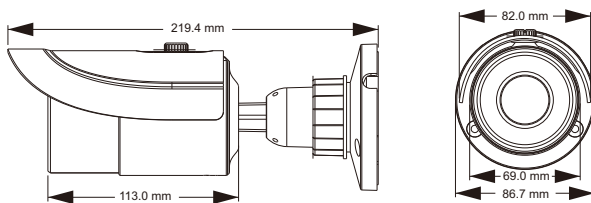

## 2 MP Starlight IR Water-proof Bullet Camera

### Dimensions