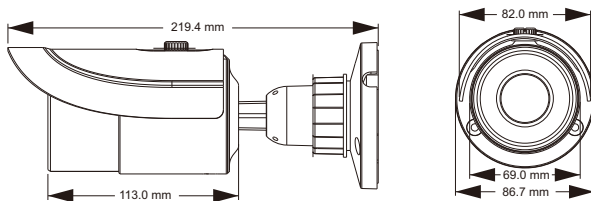

Tel: +86-755-3330 6001

Fax: +86-755-3330 6002

Web site: www.tvt.net.cn

E-mail: overseas@tvt.net.cn

2 MP TVI IR Water-proof Bullet Camera

Features

- 1080P real time image, high resolution, true color
- TVI lossless video output
- Up to 1000 TVL resolution
- CMOS progressive scan, perfectly capture the moving object
- Support OSD menu
- High speed, long distance, real time transmission
- Auto color to B / W at low illumination
- Support ICR switch, true day / night
- Support noise reduction function
- 20 ~ 30m IR night view distance
- IP66 ingress protection
- Support COC
- Support 960H CVBS output

Dimensions

Available Accessories

TD-YXH0201

Specifications

Model	TD-7422TE2
Specifications	
Camera	
Image Sensor	1 / 2.9 "CMOS
Resolution	2MP
Image Size	1920 x 1080
Video Output	AHD / TVI / CVI / CVBS
Image System	PAL / NTSC
Electronic Shutter	Auto; 1 / 50s ~ 1 / 100000s (PAL); 1 / 60s ~ 1 / 100000s (NTSC)
IR Distance	20 ~ 30 m
Frame Rate	30fps (60Hz), 25fps (50Hz)
Min. Illumination	0 Lux (IR ON)
Lens	3.6 mm (2.8 mm, 6 mm and 2.8 ~ 12 mm optional)
Lens Mount	M12 and D14 optional
S / N Ratio	≥52dB (AGC OFF)
Ingress Protection	IP66
Functions	
Function Control	OSD (COC Control)
Day & Night	ICR
Digital WDR	Yes
Digital NR	Yes
Global Exposure	Yes
Central Exposure	Yes
AGC	Yes
Auto White Balance	Yes
BLC	Yes
Front Light Compensation	Yes
Sharpness	Yes
Smart IR	Yes
Image Setting	Yes
Defect Correction	Auto
Language	Chinese / English
Angle Adjustment	Any angle
Others	
Power Supply	DC12V (± 10%)
Power Consumption	Day : < 1W; Night : < 4W
Working Environment	- 20 °C ~ 50 °C, 10 % ~ 90 % (relative humidity)
Dimensions (mm)	Φ87 x 219