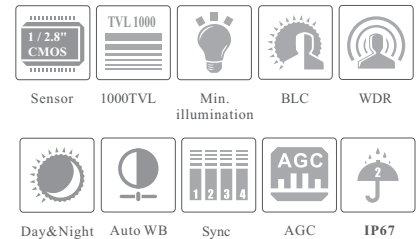

CAMERA

TD-7524TE3

2MP HD Analog IR Turret Camera

- 1080P real-time image, high resolution, true color
- AHD / TVI / CVI / CVBS standard and lossless video output
- Up to 1000 TVL resolution
- CMOS progressive scan, perfectly capture the moving object
- Support OSD menu
- High speed, long distance and real time transmission
- Auto color to B / W at low illumination
- Support ICR switch, true day / night, digital WDR
- Support noise reduction function
- 20 ~ 30m IR night view distance
- IP67
- Support COC

Tel: +86-755-36995888

Web site: <http://en.tvf.net.cn>

Fax: +86-755-33104777

E-mail: overseas@tvf.net.cn

SPECIFICATIONS

Model	TD-7524TE3
Specifications	
Camera	
Image Sensor	1 / 2.8 "CMOS
Resolution	2MP
Image Size	1920 x 1080
Video Output	AHD / TVI / CVI / CVBS
Image System	PAL / NTSC
Electronic Shutter	Auto; 1 / 50s ~ 1 / 100000s (PAL); 1 / 60s ~ 1 / 100000s (NTSC)
IR Distance	20 ~ 30 m
Frame Rate	30fps(60Hz); 25fps (50Hz)
Min. Illumination	0.005lux@ F1.2, AGC ON; 0 lux IR
Lens	2.8 mm
Lens Mount	M12
S / N Ratio	≥52dB (AGC OFF)
Ingress Protection	IP 67
Functions	
Function Control	OSD (COC Control)
Day & Night	ICR
Digital WDR	Yes
Digital DNR	Yes, 2D DNR
AGC	Yes
Auto White Balance	Yes
BLC	Yes
Front Light Compensation	No
Defog	No
HLC	Yes
Sharpness	Yes
Mirror	No
Smart IR	Yes
Image Setting	Yes
Defect Correction	Auto
Language	Chinese and English
Angle Adjustment	Pan: 0°~360°; Tilt: 0°~75°; Rotation: 0°~360°
Others	
Power Supply	DC12V (± 10%)
Power Consumption	IR OFF : < 1W; IR ON : < 4W
Working Environment	- 30 °C ~ 50 °C, 10 % ~ 90 % (relative humidity)
Dimensions (mm)	Φ 94.6 x 82.8
Weight (net)	Approx. 0.39KG