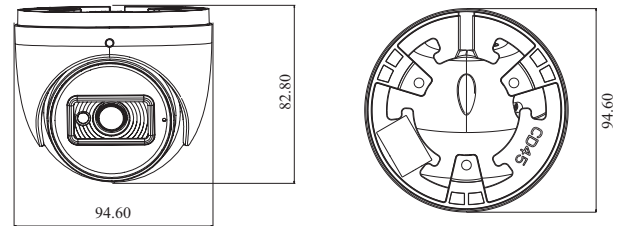

Tel: +86-755-36995888

Web site: <http://en.tvf.net.cn>

Fax: +86-755-33104777

E-mail: overseas@tvf.net.cn

SPECIFICATIONS

Model	TD-7524TE3
Specifications	
Camera	
Image Sensor	1 / 2.8 "CMOS
Resolution	2MP
Image Size	1920 x 1080
Video Output	AHD / TVI / CVI / CVBS
Image System	PAL / NTSC
Electronic Shutter	Auto; 1 / 50s ~ 1 / 100000s (PAL); 1 / 60s ~ 1 / 100000s (NTSC)
IR Distance	20 ~ 30 m
Frame Rate	30fps(60Hz); 25fps (50Hz)
Min. Illumination	0.005lux@ F1.2, AGC ON; 0 lux IR
Lens	2.8 mm
Lens Mount	M12
S / N Ratio	≥52dB (AGC OFF)
Ingress Protection	IP 67
Functions	
Function Control	OSD (COC Control)
Day & Night	ICR
Digital WDR	Yes
Digital DNR	Yes, 2D DNR
AGC	Yes
Auto White Balance	Yes
BLC	Yes
Front Light Compensation	No
Defog	No
HLC	Yes
Sharpness	Yes
Mirror	No
Smart IR	Yes
Image Setting	Yes
Defect Correction	Auto
Language	Chinese and English
Angle Adjustment	Pan: 0°~360°; Tilt: 0°~75°; Rotation: 0°~360°
Others	
Power Supply	DC12V (± 10%)
Power Consumption	IR OFF : < 1W; IR ON : < 4W
Working Environment	- 30 °C ~ 50 °C, 10 % ~ 90 % (relative humidity)
Dimensions (mm)	Φ 94.6 x 82.8
Weight (net)	Approx. 0.39KG

DIMENSIONS

AVAILABLE ACCESSORIES

AVAILABLE MODEL

Available Model	TD-7524TE3(D/AR2)
	TD-7524TE3(D/SW/AR2)