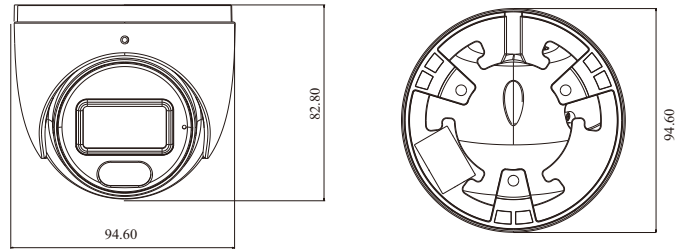

DORI Distance

Lens	Detect	Observe	Recognize	Identify
2.8mm	41m(133ft)	16m(53ft)	8m(27ft)	4m(13ft)
3.6mm	50m(163ft)	20m(65ft)	10m(33ft)	5m(16ft)
Others				
Power Supply	DC12V/PoE			
Power Consumption	< 6W			
Storage Conditions	- 30 °C ~ 65°C (-22°F~149°F), Humidity: less than 95 % (non-condensing)			
Operating Conditions	- 30 °C ~ 60 °C (-22°F~140°F), Humidity: less than 95 % (non-condensing)			
Dimensions (mm)	Φ 94.6 × 82.8			
Weight (net)	Approx. 0.45KG			
Installation	Ceiling mounting; wall mounting			
Certificate	CE, FCC			
Environmental Protection	Complies with Directive EU RoHS, WEEE(2012/19/EU) , directive 94/62/EC and REACH(EC1907/2006)			

DIMENSIONS