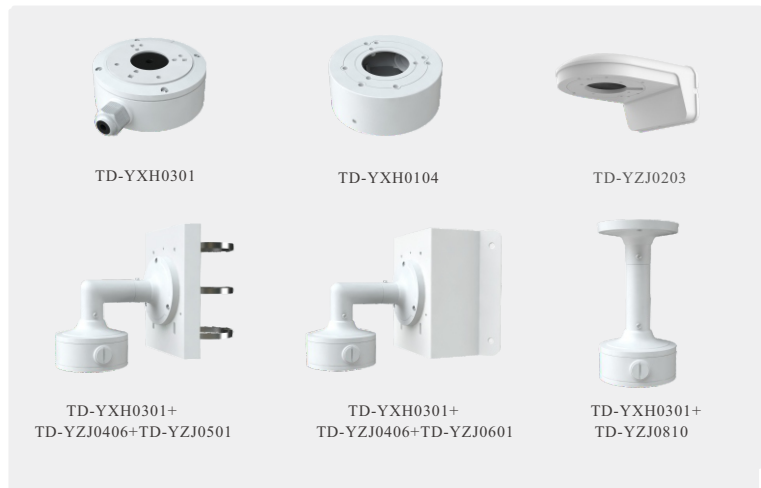

AVAILABLE ACCESSORIES

AVAILABLE MODEL

Available Model	TD-9524S4-C(D/PE/AW2)