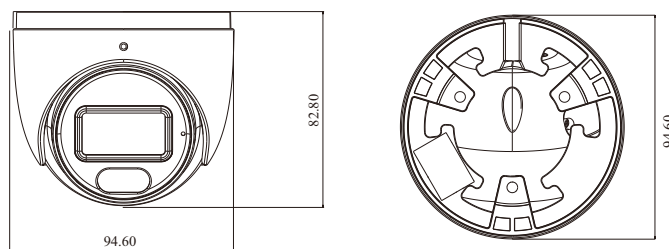

DORI Distance

Lens	Detect	Observe	Recognize	Identify
2.8mm	62m(203ft)	25m(81ft)	12m(40ft)	6m(20ft)
3.6mm	79m(259ft)	32m(104ft)	16m(52ft)	8m(26ft)
Others				
Power Supply	DC12V/PoE			
Power Consumption	<6W			
Storage Conditions	-30 °C ~ 65 °C (-22°F~149°F), Humidity: less than 95 % (non-condensing)			
Operating Conditions	-30 °C ~ 60 °C (-22°F~140°F), Humidity: less than 95 % (non-condensing)			
Dimensions (mm)	Φ 94.6 × 82.8			
Weight (net)	Approx. 0.45KG			
Installation	Ceiling mounting; wall mounting			
Certificate	CE, FCC			
Environmental Protection	Complies with Directive EU RoHS, WEEE(2012/19/EU), directive 94/62/EC and REACH(EC1907/2006)			

DIMENSIONS