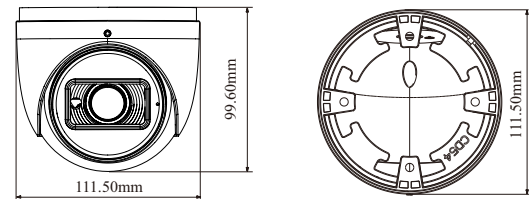

Network Protocol	UDP, IPv4, IPv6, DHCP, NTP, RTSP, RTP, RTMP, RTCP, PPPoE, DDNS, SMTP, FTP, SNMP, HTTP, HTTP POST, 802.1x, UPnP, HTTPS, QoS
Interface Protocol	ONVIF(profile S, G, T, M)
Storage	Network remote storage; micro SD card storage
Smart Alarm	Motion detection, SD card error, SD card full, IP address conflict, cable disconnection
General Function	Watermark, video mask, heartbeat, image distortion correction, corridor pattern
Security	Video encryption, firmware encryption, HTTPS encryption, configuration encryption, illegal login lock, IP address filtering, 802.1x authentication, basic and digest authentication for HTTP/RTSP
PoE	Yes, IEEE802.3af
IR Distance	30 ~ 50 m
Ingress Protection	IP67
Others	
Power Supply	DC12V/PoE
Power Consumption	< 9.5W
Storage Conditions	- 30 °C ~ 65 °C (-22°F~149°F), Humidity: less than 95 % (non-condensing)
Operating Conditions	- 30 °C ~ 60 °C (-22°F~140°F), Humidity: less than 95 % (non-condensing)
Dimensions (mm)	Φ 111.5 × 99.6
Weight (net)	Approx. 0.67KG
Installation	Ceiling mounting; Wall mounting
Certificate	CE, FCC
Environmental Protection	Directive EU RoHS, WEEE(2012/19/EU), directive 94/62/EC and REACH(EC1907/2006)

DIMENSIONS