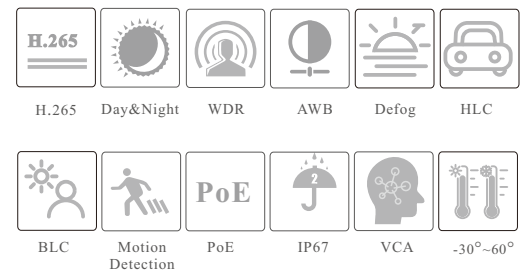

CAMERA

TD-9545E3B

4MP Network IR Water-Proof Turret Camera

- H.265+/H.265/H.264+/H.264/MJPEG coding
- Max. resolution: 2592 × 1520
- ICR auto switch, true day / night vision
- 30 ~ 50m IR night view distance
- Motorized zoom lens
- 3D DNR, true WDR, HLC, BLC, Defog, Smart IR and ROI coding
- Support image distortion correction
- Built-in micro SD card slot, up to 256GB
- DC12V/PoE power supply
- IP 67 ingress protection
- Support three streams
- Support remote monitoring by smart phones & tablet PCs with iOS and Android OS
- Intelligent analytics