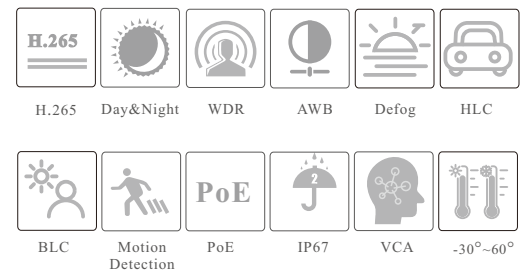

CAMERA

TD-9545E3B-A

4MP Network IR Water-Proof Turret Camera

- H.265+/H.265/H.264+/H.264/MJPEG coding
- Max. resolution: 2688 × 1520
- ICR auto switch, true day / night vision
- 30 ~ 50m IR night view distance
- Motorized zoom lens
- 3D DNR, true WDR, HLC, BLC, Defog, Smart IR and ROI coding
- Support image distortion correction
- Built-in micro SD card slot, up to 256GB
- DC12V/PoE power supply
- IP 67 ingress protection
- Support three streams
- Support remote monitoring by smart phones & tablet PCs with iOS and Android OS
- Support P2P function
- Intelligent analytics