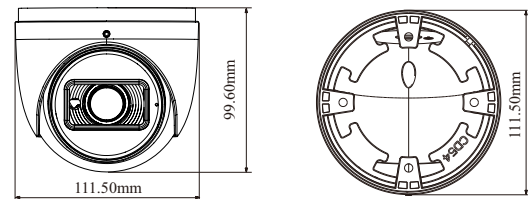

Interface Protocol	ONVIF
Storage	Network remote storage; micro SD card storage
Smart Alarm	Motion detection, SMD, SD card error, SD card full, IP address conflict, network disconnection, sensor alarm, audio alarm
General Function	Watermark, video mask, heartbeat, image distortion correction, corridor pattern, ANR, cloud upgrade
Security	Video encryption, firmware encryption, HTTPS encryption, configuration encryption, illegal login lock, IP address filtering, 802.1x authentication, basic and digest authentication for HTTP/RTSP
PoE	Yes, IEEE802.3af
IR Distance	30 ~ 50 m
Ingress Protection	IP67
Others	
Power Supply	DC12V/PoE
Power Consumption	< 9W
Storage Conditions	- 30 °C ~ 65 °C (-22°F~149°F), Humidity: less than 95 % (non-condensing)
Operating Conditions	- 30 °C ~ 60 °C (-22°F~140°F), Humidity: less than 95 % (non-condensing)
Dimensions (mm)	Ø111.5 × 99.6
Weight (net)	Approx. 0.66KG
Installation	Ceiling mounting; Wall mounting
Certificate	CE, FCC
Environmental Protection	Directive EU RoHS, WEEE(2012/19/EU), directive 94/62/EC and REACH(EC1907/2006)

DIMENSIONS