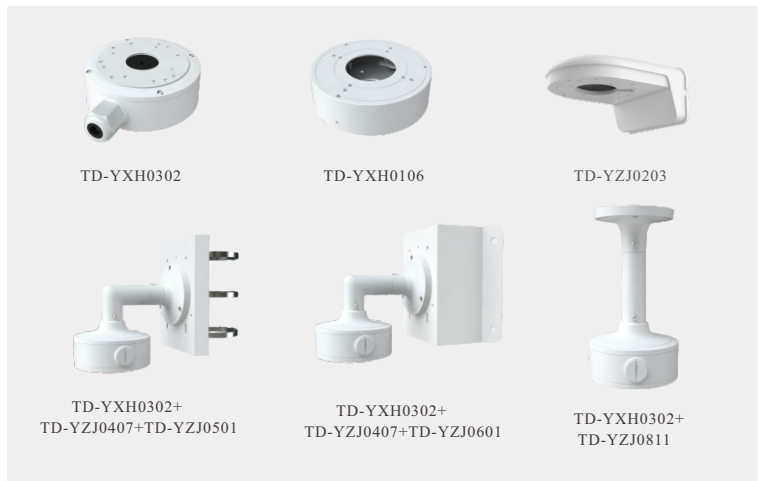

AVAILABLE ACCESSORIES

AVAILABLE MODEL

Available Model	TD-9525S4-C(D/FZ/PE/AW3)