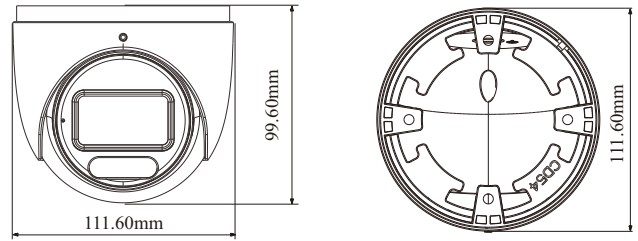

### DORI Distance

Lens	Detect	Observe	Recognize	Identify
2.8~12mm(W)	43m(142ft)	17m(56ft)	9m(28ft)	4m(14ft)
2.8~12mm(T)	132m(433ft)	53m(173ft)	26m(86ft)	13m(43ft)
<b>Others</b>				
Power Supply	DC12V/PoE			
Power Consumption	< 8W			
Storage Conditions	- 30 °C ~ 65 °C (-22°F~149°F), Humidity: less than 95 % (non-condensing)			
Operating Conditions	- 40 °C ~ 60 °C (-40°F~140°F), Humidity: less than 95 % (non-condensing)			
Dimensions ( mm )	Φ 111.6 × 99.6			
Weight ( net )	Approx. 0.66KG			
Installation	Ceiling mounting; wall mounting			
Certificate	CE, FCC			
Environmental Protection	Complies with Directive EU RoHS, WEEE(2012/19/EU) , directive 94/62/EC and REACH(EC1907/2006)			

### DIMENSIONS