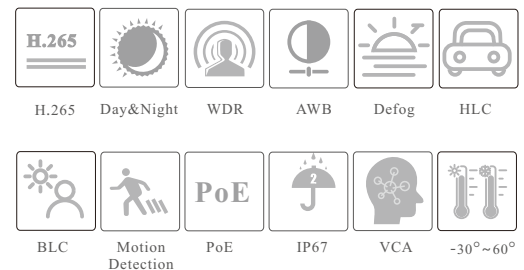

CAMERA

## 4MP Network IR Water-Proof Bullet Camera

- H.265+/H.265/H.264+/H.264/MJPEG coding
- Max. resolution: 2688 × 1520
- ICR auto switch, true day / night vision
- 20 ~ 30m IR night view distance
- 3D DNR, true WDR, HLC, BLC, Defog, Smart IR and ROI coding
- Support image distortion correction
- Built-in micro SD card slot, up to 256GB
- DC12V/PoE power supply
- IP 67 ingress protection
- Support three streams
- Support remote monitoring by smart phones & tablet PCs with iOS and Android OS
- Support P2P function
- Intelligent analytics