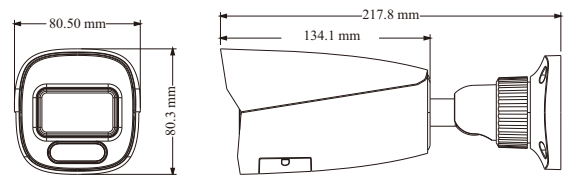

DORI Distance				
Lens	Detect	Observe	Recognize	Identify
2.8mm	41m(133ft)	16m(53ft)	8m(27ft)	4m(13ft)
3.6mm	50m(163ft)	20m(65ft)	10m(33ft)	5m(16ft)
6mm	83m(271ft)	33m(108ft)	17m(54ft)	8m(27ft)
2.8~12mm(W)	43m(142ft)	17m(56ft)	9m(28ft)	4m(14ft)
2.8~12mm(T)	132m(433ft)	53m(173ft)	26m(86ft)	13m(43ft)
Others				
Power Supply	DC12V/PoE			
Power Consumption	< 8W			
Storage Conditions	- 30 °C ~ 65°C (-22°F~149°F), Humidity: less than 95 % (non-condensing)			
Operating Conditions	- 40 °C ~ 60 °C (-40°F~140°F), Humidity: less than 95 % (non-condensing)			
Dimensions (mm)	217.8 × 80.5 × 80.3			
Weight (net)	Approx. 0.68KG			
Installation	Ceiling mounting; wall mounting			
Certificate	CE, FCC			
Environmental Protection	Complies with Directive EU RoHS, WEEE(2012/19/EU), directive 94/62/EC and REACH(EC1907/2006)			

DIMENSIONS