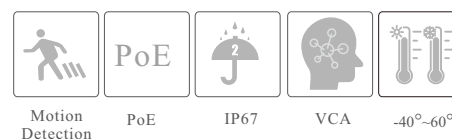

en.tvt.net.cn

For more information, please visit our website

SPECIFICATIONS

Specifications	Model	TD-9422S4-C
Camera		
Image Sensor	1 / 2.8 "CMOS	
Image Size	1920×1080	
Electronic Shutter	1/3s ~ 1 / 100000s	
Iris Type	Fixed Iris	
Min. Illumination	0.008 lux @F1.6, AGC ON; 0 lux with illumination on 0.006 lux @F1.4, AGC ON; 0 lux with illumination on	
Lens	2.8mm@F1.6, H.FoV:107°; V.FoV: 56°; D.FoV:126° 3.6mm@F1.6, H.FoV: 89°; V.FoV: 47.5°; D.FoV:104° 6mm@F1.6, H.FoV: 53.8°; V.FoV: 29.3°; D.FoV:62.8°	2.8~ 12mm@F1.4 H.FoV: 101.9°~33°; V.FoV: 54.3°~19°; D.FoV: 124.7°~39°
Focus	Fixed	Varifocal (manual)
Lens Mount	M12	Ø 14
Wide Dynamic Range	120dB	
BLC	Yes	
HLC	Yes	
Digital NR	Yes	
S/N Ratio	≥50dB	
Angle Adjustment	Pan: 0°~360°; Tilt:0°~90°;Rotation: 0°~360°	
Image		
Video Compression	Main stream: H.265+ / H.265 / H.264+ / H.264 Sub/Third stream: H.265+ / H.265 / H.264+ / H.264 / MJPEG	
H.265 Compression Standard	Main Profile@Leve4.1 High Tier	
Resolution	1080P (1920 × 1080), 720P (1280 × 720), D1, VGA (640 × 480), 480 × 240, CIF	
Main Stream	1080P/720P (60Hz: 1~30fps; 50Hz: 1~25fps)	
Sub Stream	D1/VGA/CIF (60Hz: 1~30fps; 50Hz: 1~25fps)	
Third Stream	D1/480× 240/CIF (60Hz: 1~30fps; 50Hz: 1~25fps)	
Bit Rate	64 Kbps ~ 6 Mbps	
Bit Rate Type	VBR / CBR	
Image Settings	ROI, Saturation, Brightness, Hue, Contrast, Wide Dynamic, Sharpness, Image Mirror, Image Flip, NR, etc. adjustable through client software or web browser	
Audio Compression	G711A/U	
ROI	Each ROI to be configured separately	
Interfaces		
Network	RJ45	
Video Output	No	
Audio	1CH audio input; 1CH built-in MIC	
Storage	Built-in micro SD card slot, up to 256GB	
Reset	Yes	
Functions		
Remote Monitoring	Web browser /TVT NVR/NVMS2.X/Mobile APP	
Web Browser	IE (plug-in required)/Google Chrome/Edge/Firefox/Safari	
Online Connection	Support simultaneous monitoring for up to 4 users; Support multi-stream real time transmission	
Network Protocol	UDP, IPv4, IPv6, DHCP, NTP, RTSP, RTP, RTCP, RTMP, PPPoE, DDNS, SMTP, FTP, 802.1x, SNMP, UPnP, HTTP, HTTPS, HTTP POST, QoS	
Interface Protocol	ONVIF	
Storage	Network remote storage; micro SD card storage	
Smart Alarm	Motion detection, SMD, SD card full, SD card error	
Smart Event	Video Exception (scene change, video blur and abnormal color detection), line crossing /region intrusion detection(human/motor vehicle/non-motor vehicle classification), abandoned/missing object detection	
General Function	Watermark, IP address filtering, video mask, heartbeat, system config backup, smart supplement light, corridor pattern	
PoE	Yes (IEEE802.3af)	
Supplement Light Range	IR range: 30 ~ 50 m; white light range:30 ~ 40 m	
Ingress Protection	IP67	
Security	Video encryption, firmware encryption, configuration encryption, illegal login lock, IP address filtering, 802.1x authentication, basic and digest authentication for HTTP	