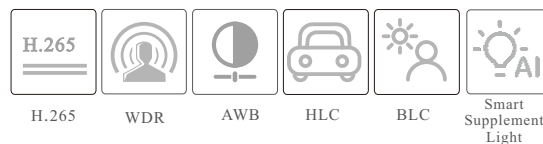

en.tvt.net.cn

For more information, please visit our website

SPECIFICATIONS

Specifications	Model	TD-9422S4-C
Camera		
Image Sensor	1 / 2.8 "CMOS	
Image Size	1920×1080	
Electronic Shutter	1/3s ~ 1 / 100000s	
Iris Type	Fixed Iris	
Min. Illumination	0.008 lux @F1.6, AGC ON; 0 lux with illumination on 0.006 lux @F1.4, AGC ON; 0 lux with illumination on	
Lens	2.8mm@F1.6, H.FoV:107°; V.FoV: 56°; D.FoV:126° 3.6mm@F1.6, H.FoV: 89°; V.FoV: 47.5°; D.FoV:104° 6mm@F1.6, H.FoV: 53.8°; V.FoV: 29.3°; D.FoV:62.8°	2.8~ 12mm@F1.4 H.FoV: 101.9°~33°; V.FoV: 54.3°~19°; D.FoV: 124.7°~39°
Focus	Fixed	Varifocal (manual)
Lens Mount	M12	Ø 14
Wide Dynamic Range	120dB	
BLC	Yes	
HLC	Yes	
Digital NR	Yes	
S/N Ratio	≥50dB	
Angle Adjustment	Pan: 0°~360°; Tilt:0°~90°;Rotation: 0°~360°	
Image		
Video Compression	Main stream: H.265+ / H.265 / H.264+ / H.264 Sub/Third stream: H.265+ / H.265 / H.264+ / H.264 / MJPEG	
H.265 Compression Standard	Main Profile@Leve4.1 High Tier	
Resolution	1080P (1920 × 1080), 720P (1280 × 720), D1, VGA (640 × 480), 480 × 240, CIF	
Main Stream	1080P/720P (60Hz: 1~30fps; 50Hz: 1~25fps)	
Sub Stream	D1/VGA/CIF (60Hz: 1~30fps; 50Hz: 1~25fps)	
Third Stream	D1/480× 240/CIF (60Hz: 1~30fps; 50Hz: 1~25fps)	
Bit Rate	64 Kbps ~ 6 Mbps	
Bit Rate Type	VBR / CBR	
Image Settings	ROI, Saturation, Brightness, Hue, Contrast, Wide Dynamic, Sharpness, Image Mirror, Image Flip, NR, etc. adjustable through client software or web browser	
Audio Compression	G711A/U	
ROI	Each ROI to be configured separately	
Interfaces		
Network	RJ45	
Video Output	No	
Audio	1CH audio input; 1CH built-in MIC	
Storage	Built-in micro SD card slot, up to 256GB	
Reset	Yes	
Functions		
Remote Monitoring	Web browser /TVT NVR/NVMS2.X/Mobile APP	
Web Browser	IE (plug-in required)/Google Chrome/Edge/Firefox/Safari	
Online Connection	Support simultaneous monitoring for up to 4 users; Support multi-stream real time transmission	
Network Protocol	UDP, IPv4, IPv6, DHCP, NTP, RTSP, RTP, RTCP, RTMP, PPPoE, DDNS, SMTP, FTP, 802.1x, SNMP, UPnP, HTTP, HTTPS, HTTP POST, QoS	
Interface Protocol	ONVIF	
Storage	Network remote storage; micro SD card storage	
Smart Alarm	Motion detection, SMD, SD card full, SD card error	
Smart Event	Video Exception (scene change, video blur and abnormal color detection), line crossing /region intrusion detection(human/motor vehicle/non-motor vehicle classification), abandoned/missing object detection	
General Function	Watermark, IP address filtering, video mask, heartbeat, system config backup, smart supplement light, corridor pattern	
PoE	Yes (IEEE802.3af)	
Supplement Light Range	IR range: 30 ~ 50 m; white light range:30 ~ 40 m	
Ingress Protection	IP67	
Security	Video encryption, firmware encryption, configuration encryption, illegal login lock, IP address filtering, 802.1x authentication, basic and digest authentication for HTTP	